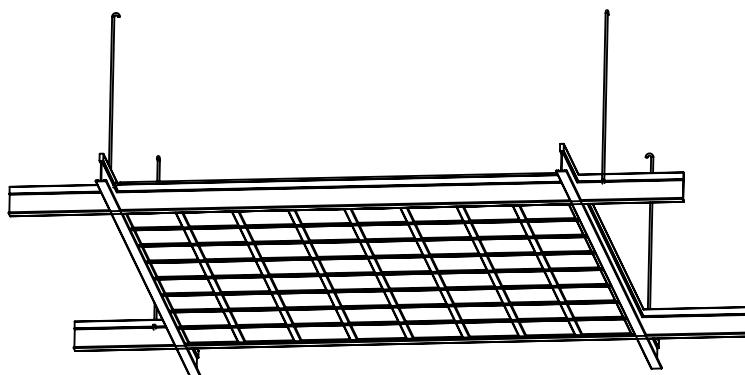

LOUVER'S CEILING ON T18/T24 CONSTRUCTION

Louver 600x600 without outside frame

Louver 600x600 with outside frame

Possible louver's cross-sections

Profil PAR
H 40

Profil U10/U15
H 40

Cell sizes

50 60 75 86 100 120 150 200